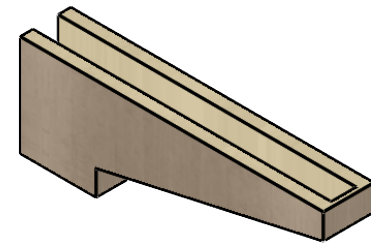

## ITEM NUMBER: CORU04X24X08CLERCPR

4"W X 24"D X 8"H SERIES 3 THIN CLEMMONS ROUGH CEDAR TIMBERTHANE  
FAUX WOOD CORBEL, PRIMED

**SIDE PROFILE**

**FRONT PROFILE**

**ISOMETRIC**

EKENA MILLWORK  
2300 WEST MAIN ST.  
CLARKSVILLE, TX 75426  
TOLL FREE: 866-607-0453  
WWW.EKENAMILLWORK.COM