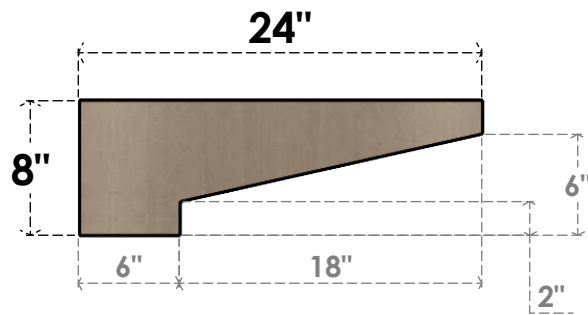

## ITEM NUMBER: CORU04X24X08CLERCPR

4"W X 24"D X 8"H SERIES 3 THIN CLEMMONS ROUGH CEDAR TIMBERTHANE  
FAUX WOOD CORBEL, PRIMED

**SIDE PROFILE**

**FRONT PROFILE**

**ISOMETRIC**

EKENA MILLWORK  
2300 WEST MAIN ST.  
CLARKSVILLE, TX 75426  
TOLL FREE: 866-607-0453  
WWW.EKENAMILLWORK.COM

NOTES

1. INSTALLATION TO BE COMPLETED IN ACCORDANCE WITH MANUFACTURER'S SPECIFICATIONS.
2. DRAWING MAY NOT BE TO SCALE
3. THIS DRAWING IS INTENDED FOR DESIGN AND PLANNING PURPOSES ONLY.
4. ALL INFORMATION CONTAINED HEREIN WAS CURRENT AT THE TIME OF DEVELOPMENT BUT MUST BE REVIEWED AND APPROVED BY THE PRODUCT MANUFACTURER TO BE CONSIDERED ACCURATE.
5. TIMBERTHANE ARCHITECTURAL PRODUCTS ARE MADE FROM HIGH DENSITY URETHANE AND COME FACTORY PRIMED