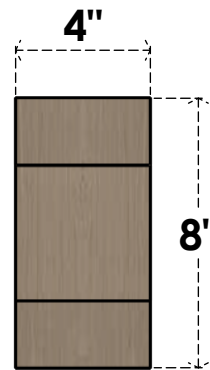

## ITEM NUMBER: CORU04X24X08CLERCPR

4"W X 24"D X 8"H SERIES 3 THIN CLEMMONS ROUGH CEDAR TIMBERTHANE  
FAUX WOOD CORBEL, PRIMED

**SIDE PROFILE**

**FRONT PROFILE**

**ISOMETRIC**

EKENA MILLWORK  
2300 WEST MAIN ST.  
CLARKSVILLE, TX 75426  
TOLL FREE: 866-607-0453  
WWW.EKENAMILLWORK.COM